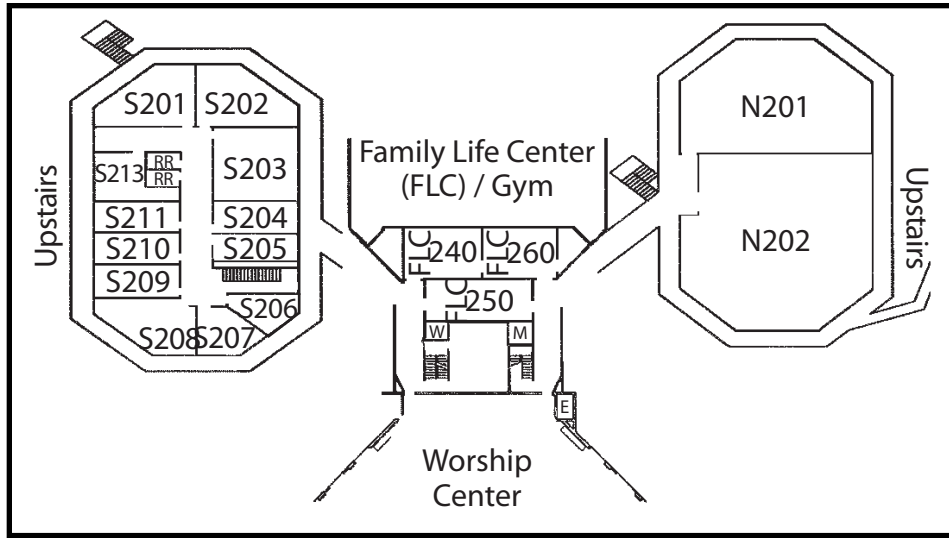

Paradise Alliance Church (CMA) Campus & Classrooms with Times

<--South

North-->

Clark Road

	<b>9:00AM</b>	
Nursery.....	N107	
2-5 year olds .....	N105	
Kindergarten.....	FLC260	
1 <sup>st</sup> - 2 <sup>nd</sup> Grade.....	FLC250	
3 <sup>rd</sup> - 5 <sup>th</sup> Grade Boys .....	S102	
3 <sup>rd</sup> - 5 <sup>th</sup> Grade Girls .....	S203	
Connections (Adults).....	N202	

**FLC = Family Life Center**

	<b>10:45AM</b>	
Nursery.....	N107	
2-5 year olds .....	N105	
Kindergarten.....	FLC260	
1 <sup>st</sup> - 2 <sup>nd</sup> Grade.....	FLC250	
3 <sup>rd</sup> -5 <sup>th</sup> Grade .....	FLC/GYM	
Middle School (6 <sup>th</sup> - 8 <sup>th</sup> grades) ..	N201	
High School .....	N202	