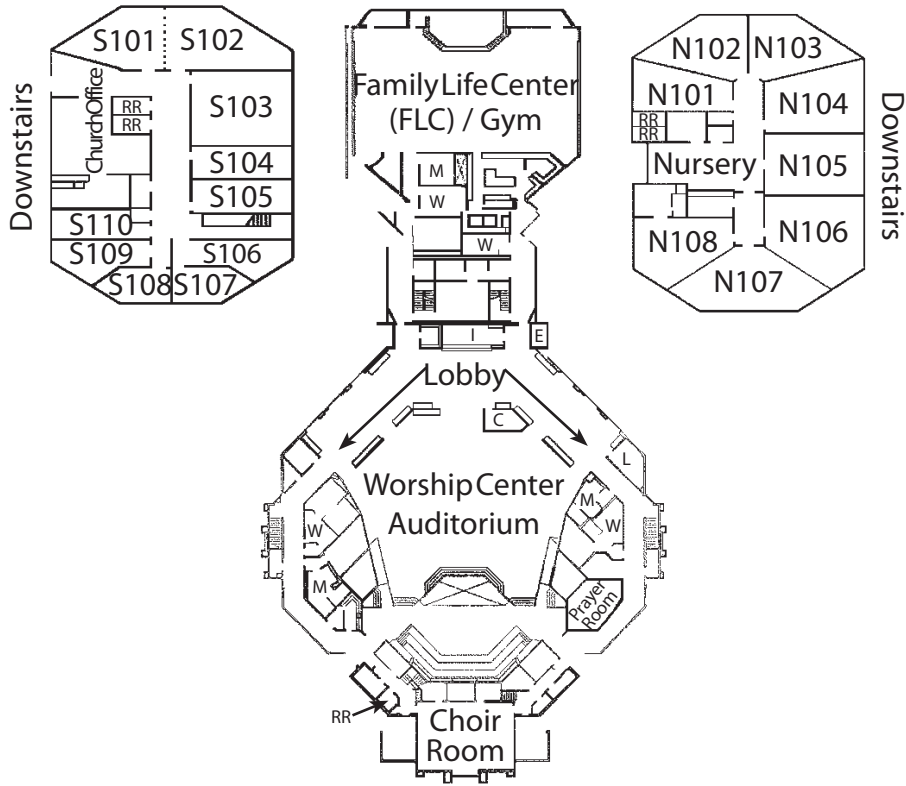

Paradise Alliance Church (CMA) Campus & Classrooms with Times

<--South

North-->

Clark Road

	<b>9:00AM</b>	
Nursery.....	N107	
2-5 year olds .....	N105	
Kindergarten.....	FLC260	
1 <sup>st</sup> - 2 <sup>nd</sup> Grade.....	FLC250	
3 <sup>rd</sup> - 5 <sup>th</sup> Grade Boys .....	S102	
3 <sup>rd</sup> - 5 <sup>th</sup> Grade Girls .....	S203	
Connections (Adults).....	N202	

**FLC = Family Life Center**

	<b>10:45AM</b>	
Nursery.....	N107	
2-5 year olds .....	N105	
Kindergarten.....	FLC260	
1 <sup>st</sup> - 2 <sup>nd</sup> Grade.....	FLC250	
3 <sup>rd</sup> -5 <sup>th</sup> Grade .....	FLC/GYM	
Middle School (6 <sup>th</sup> - 8 <sup>th</sup> grades) ..	N201	
High School .....	N202	